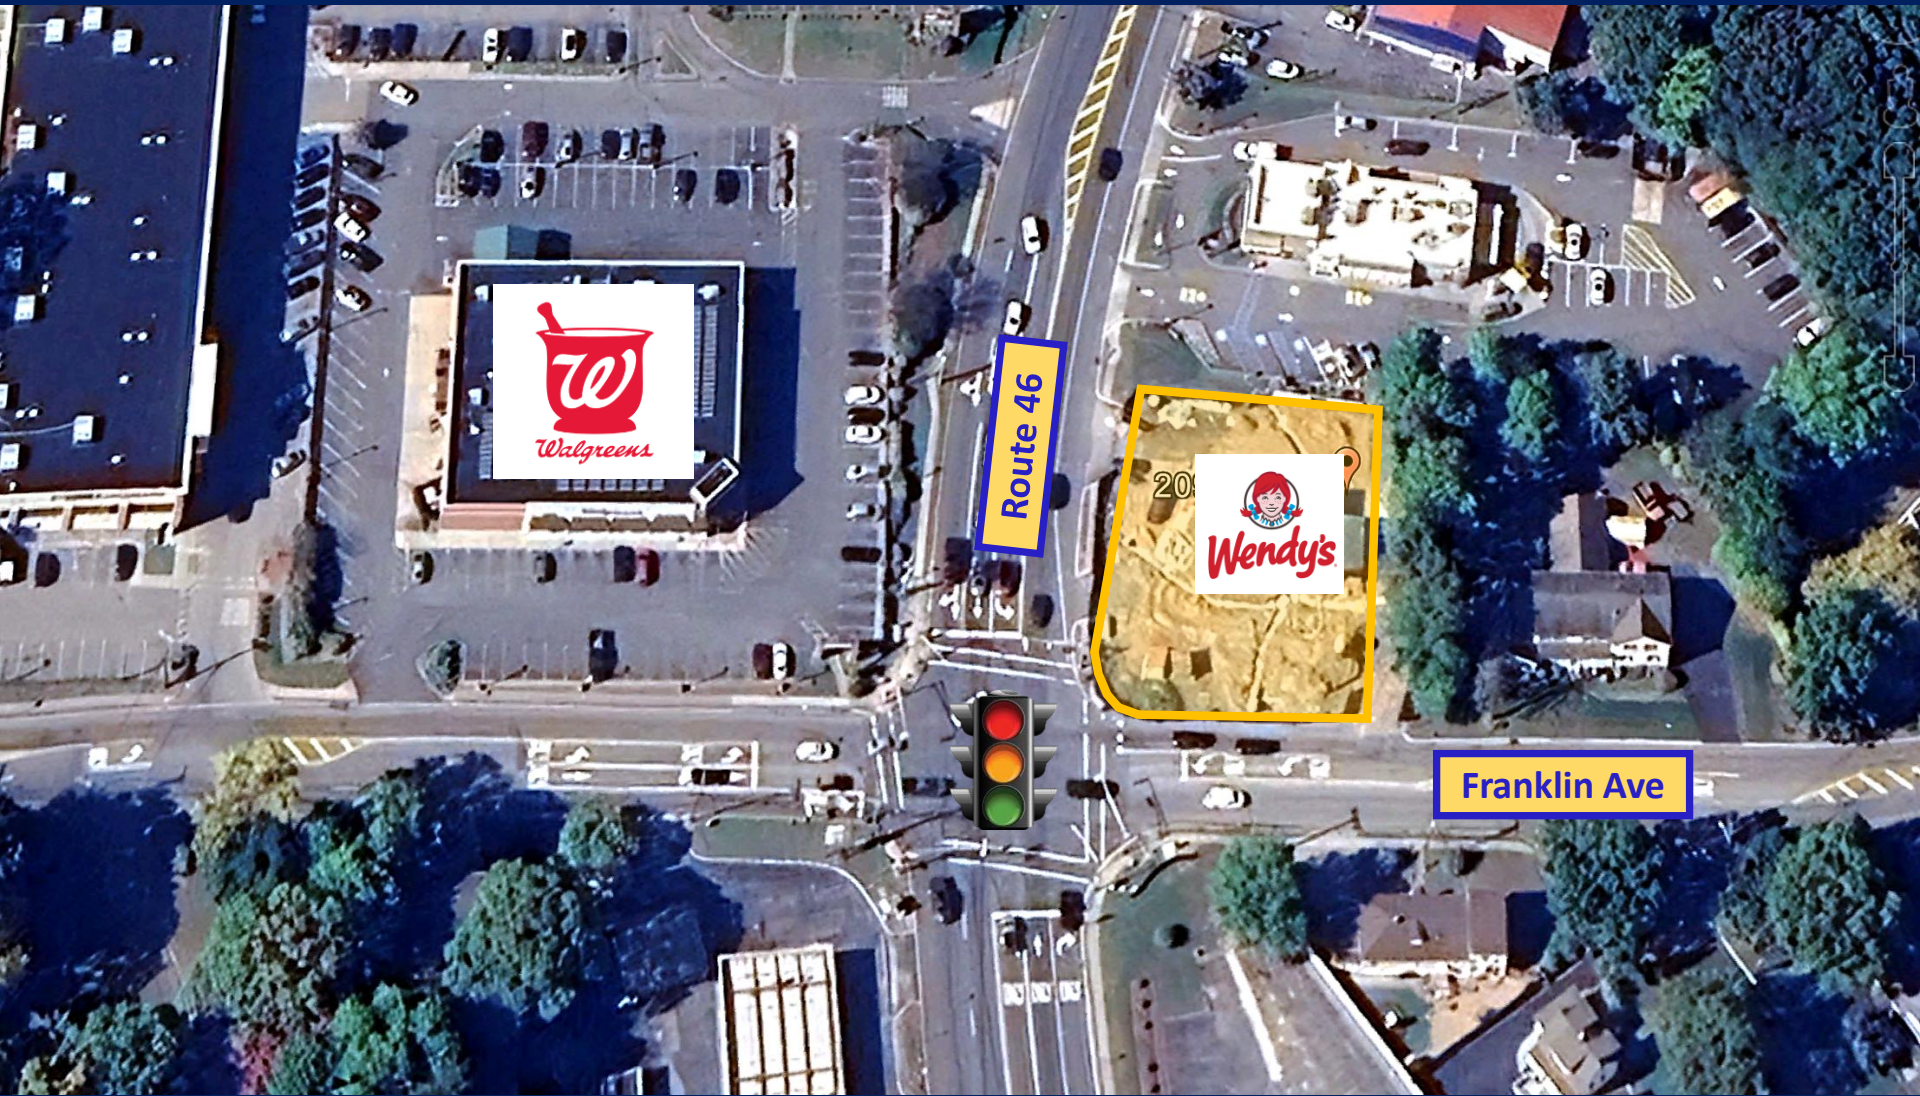

209 Route 46
Rockaway, NJ

FOR MORE INFORMATION PLEASE CONTACT EXCLUSIVE BROKER:

Urszula Zoltek
C: 973.896.8377
Urszula@ZoltekCRE.com

ZOLTEK
COMMERCIAL REAL ESTATE SERVICES

ZOLTEK
COMMERCIAL REAL ESTATE SERVICES