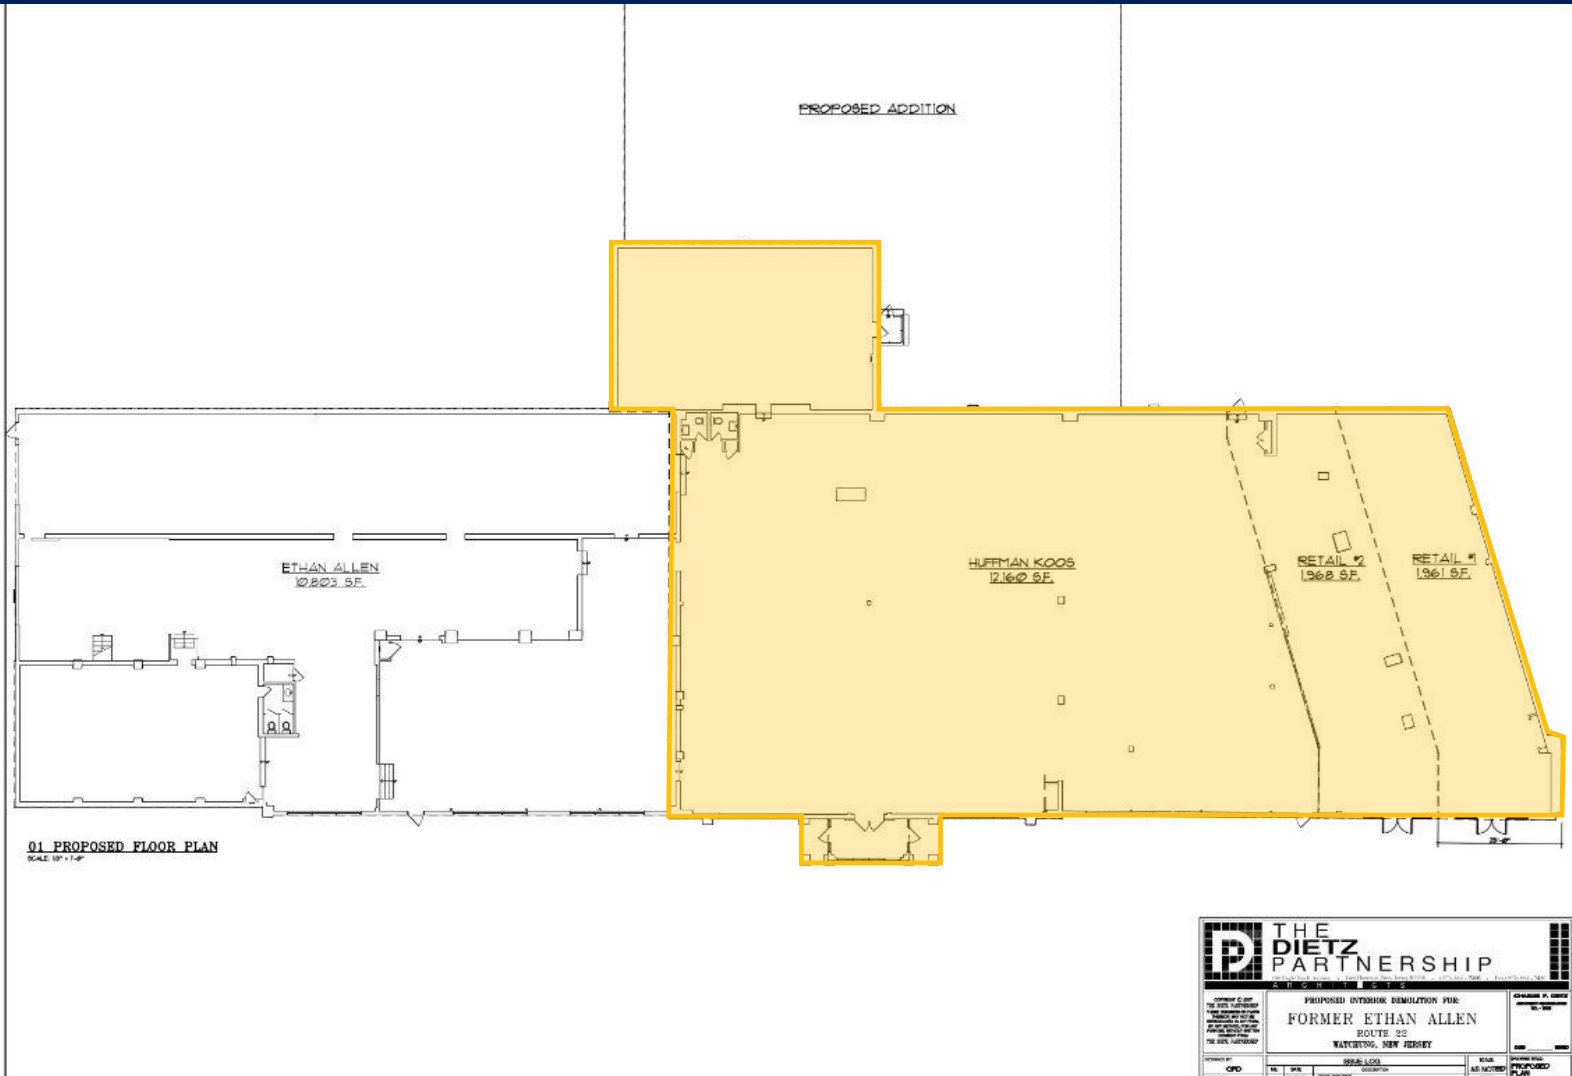

**Traffic Count  
Route 22:  
64.115 VPD**

**FOR MORE INFORMATION  
PLEASE CONTACT EXCLUSIVE BROKER:**

**Urszula Zoltek  
C: 973.896.8377  
[Urszula@ZoltekCRE.com](mailto:Urszula@ZoltekCRE.com)**

**ZOLTEK**  
COMMERCIAL REAL ESTATE SERVICES