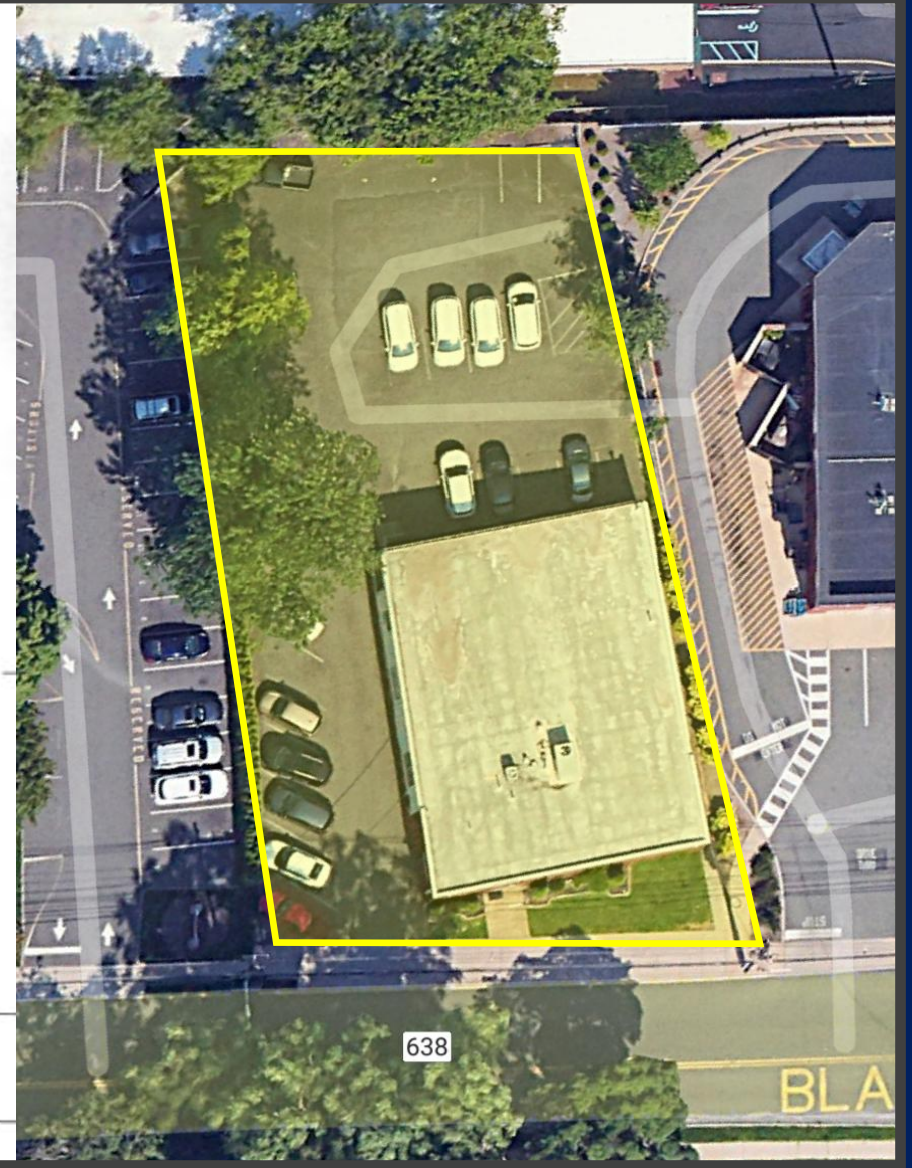

ZOLTEK
COMMERCIAL REAL ESTATE SERVICES

NO PERMITS ARE REQUIRED.
20. EXISTING ROOF ACCESS TO BE ALTERED AS REQ'D TO REPLACE EXIST. W/ LADDER WITH PULL DOWN LADDER. PATCH & REPAIR ADJ. AREAS AS REQ'D.

ZOLTEK COMMERCIAL REAL ESTATE SERVICES- Licensed Real Estate Broker – 15 Furler Street, Totowa, NJ 07512 * T: 973.798.6130