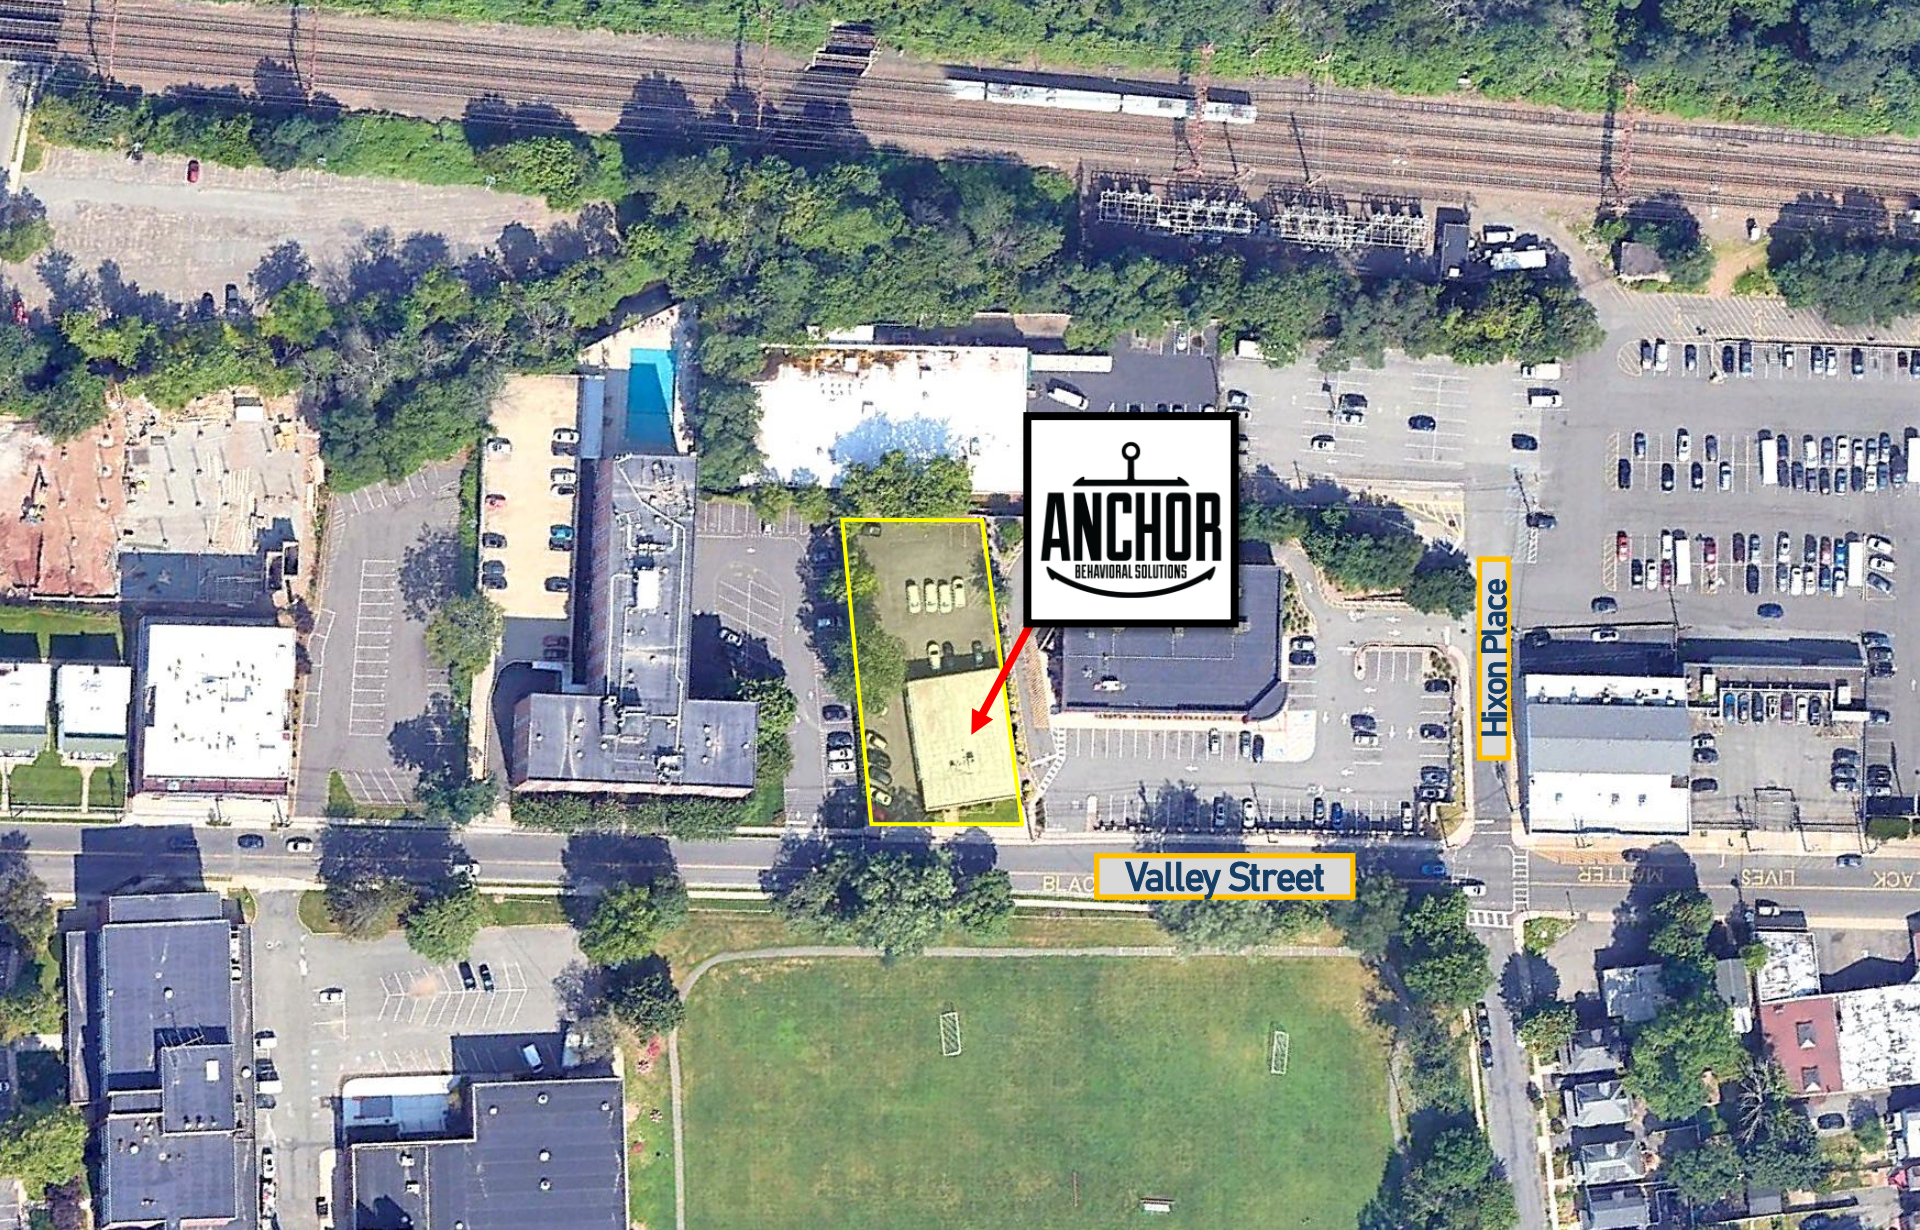

**Anchor
Behavioral
Solutions**

463 Valley Street
Maplewood, NJ

FOR MORE INFORMATION PLEASE CONTACT EXECUTIVE BROKER:

Susan Preisler

O: 973.798.6130 Ext.1004

C: 201.739.0607

Susan@zoltekcre.com

ZOLTEK
COMMERCIAL REAL ESTATE SERVICES