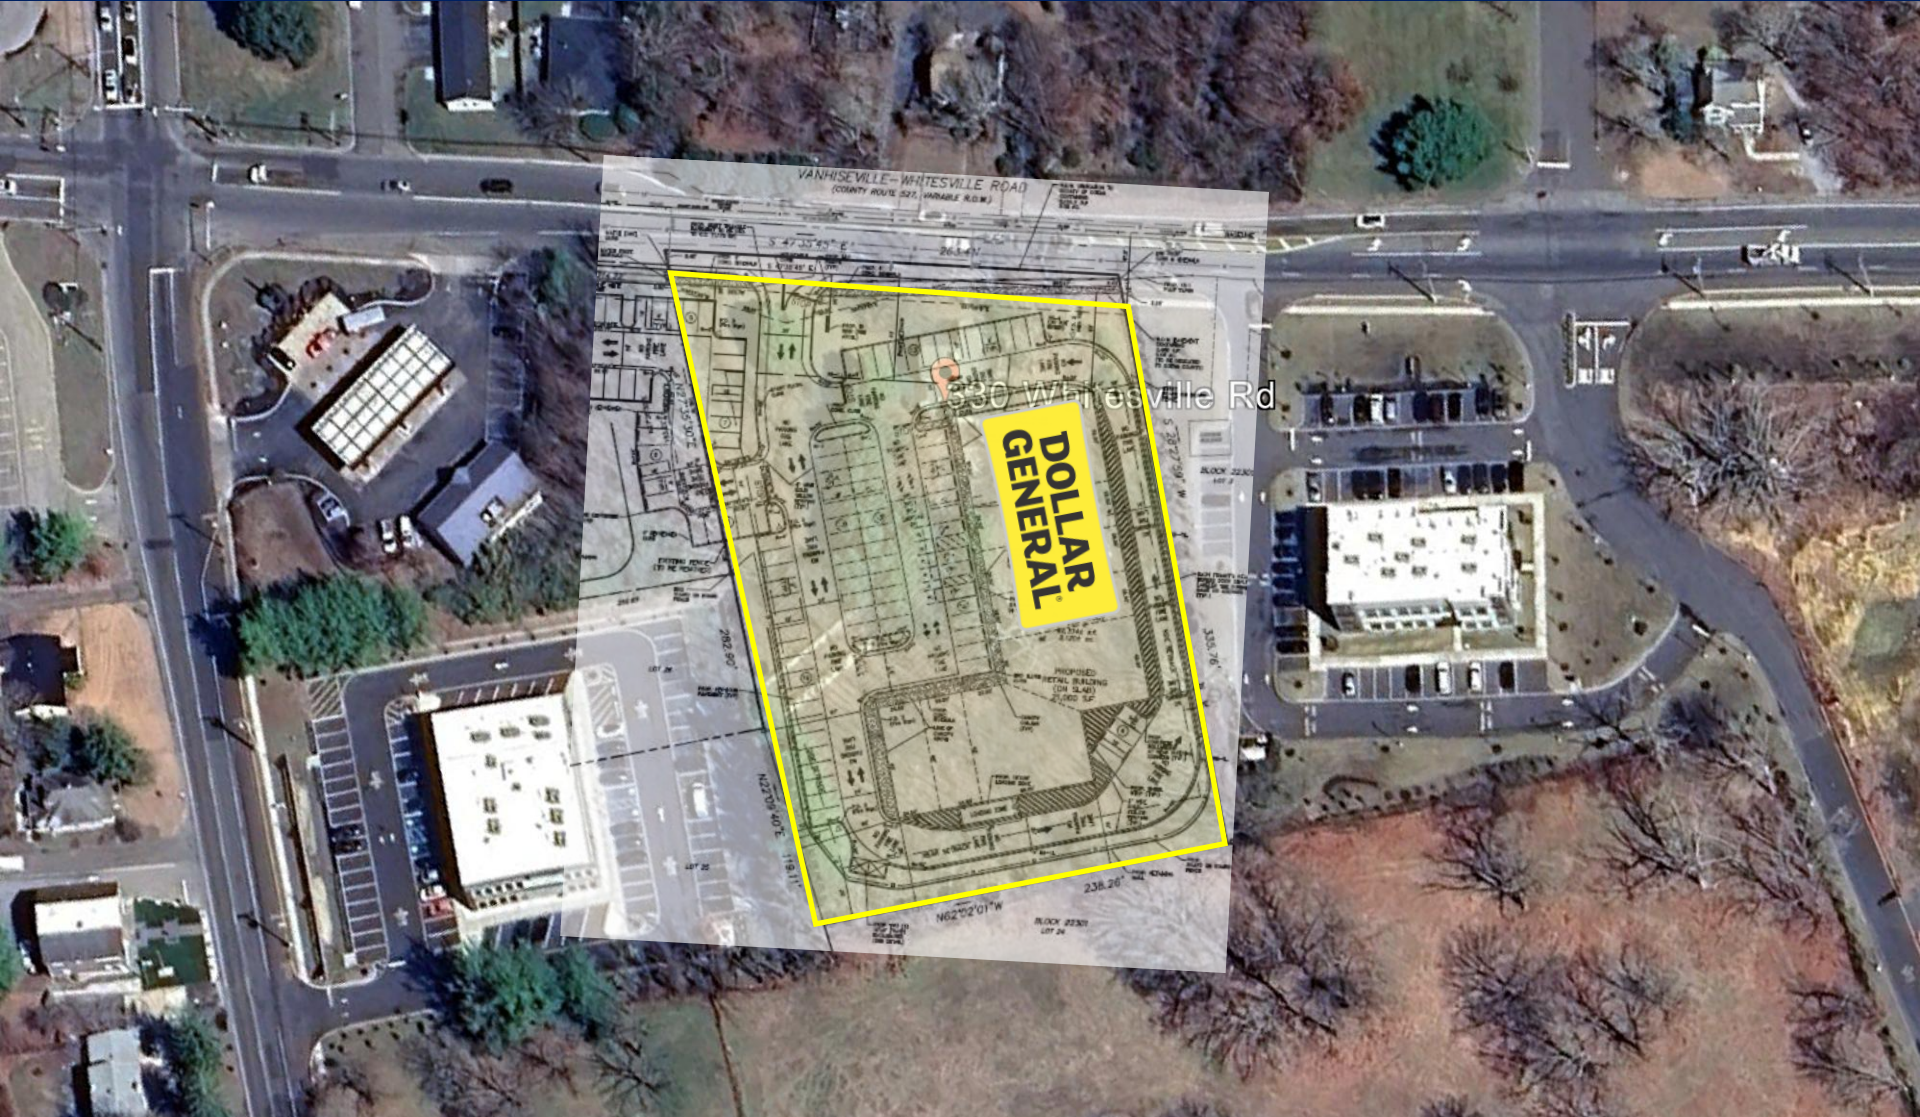

330 Whitesville Road, Jackson, NJ

FOR FURTHER INFORMATION PLEASE
CONTACT EXCLUSIVE AGENTS:

Urszula Zoltek
C: 973.896.8377

Urszula@ZoltekCRE.com

ZOLTEK
COMMERCIAL REAL ESTATE SERVICES

ZOLTEK

COMMERCIAL REAL ESTATE SERVICES