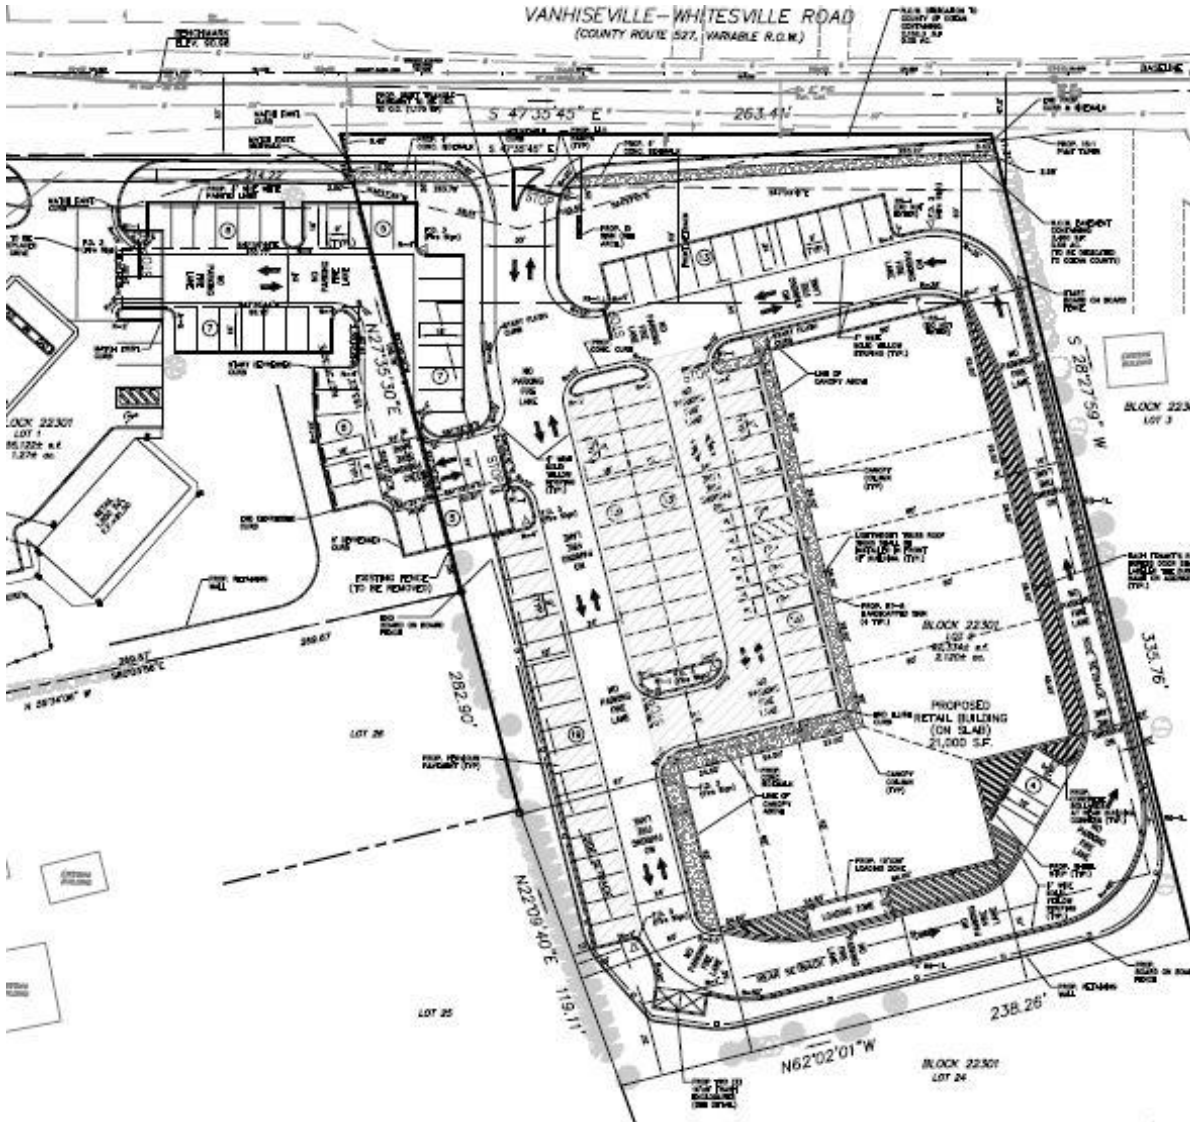

330 Whitesville Road, Jackson, NJ

FOR FURTHER INFORMATION PLEASE
CONTACT EXCLUSIVE AGENTS:

Urszula Zoltek
C: 973.896.8377

Urszula@ZoltekCRE.com

ZOLTEK
COMMERCIAL REAL ESTATE SERVICES

ZOLTEK

COMMERCIAL REAL ESTATE SERVICES