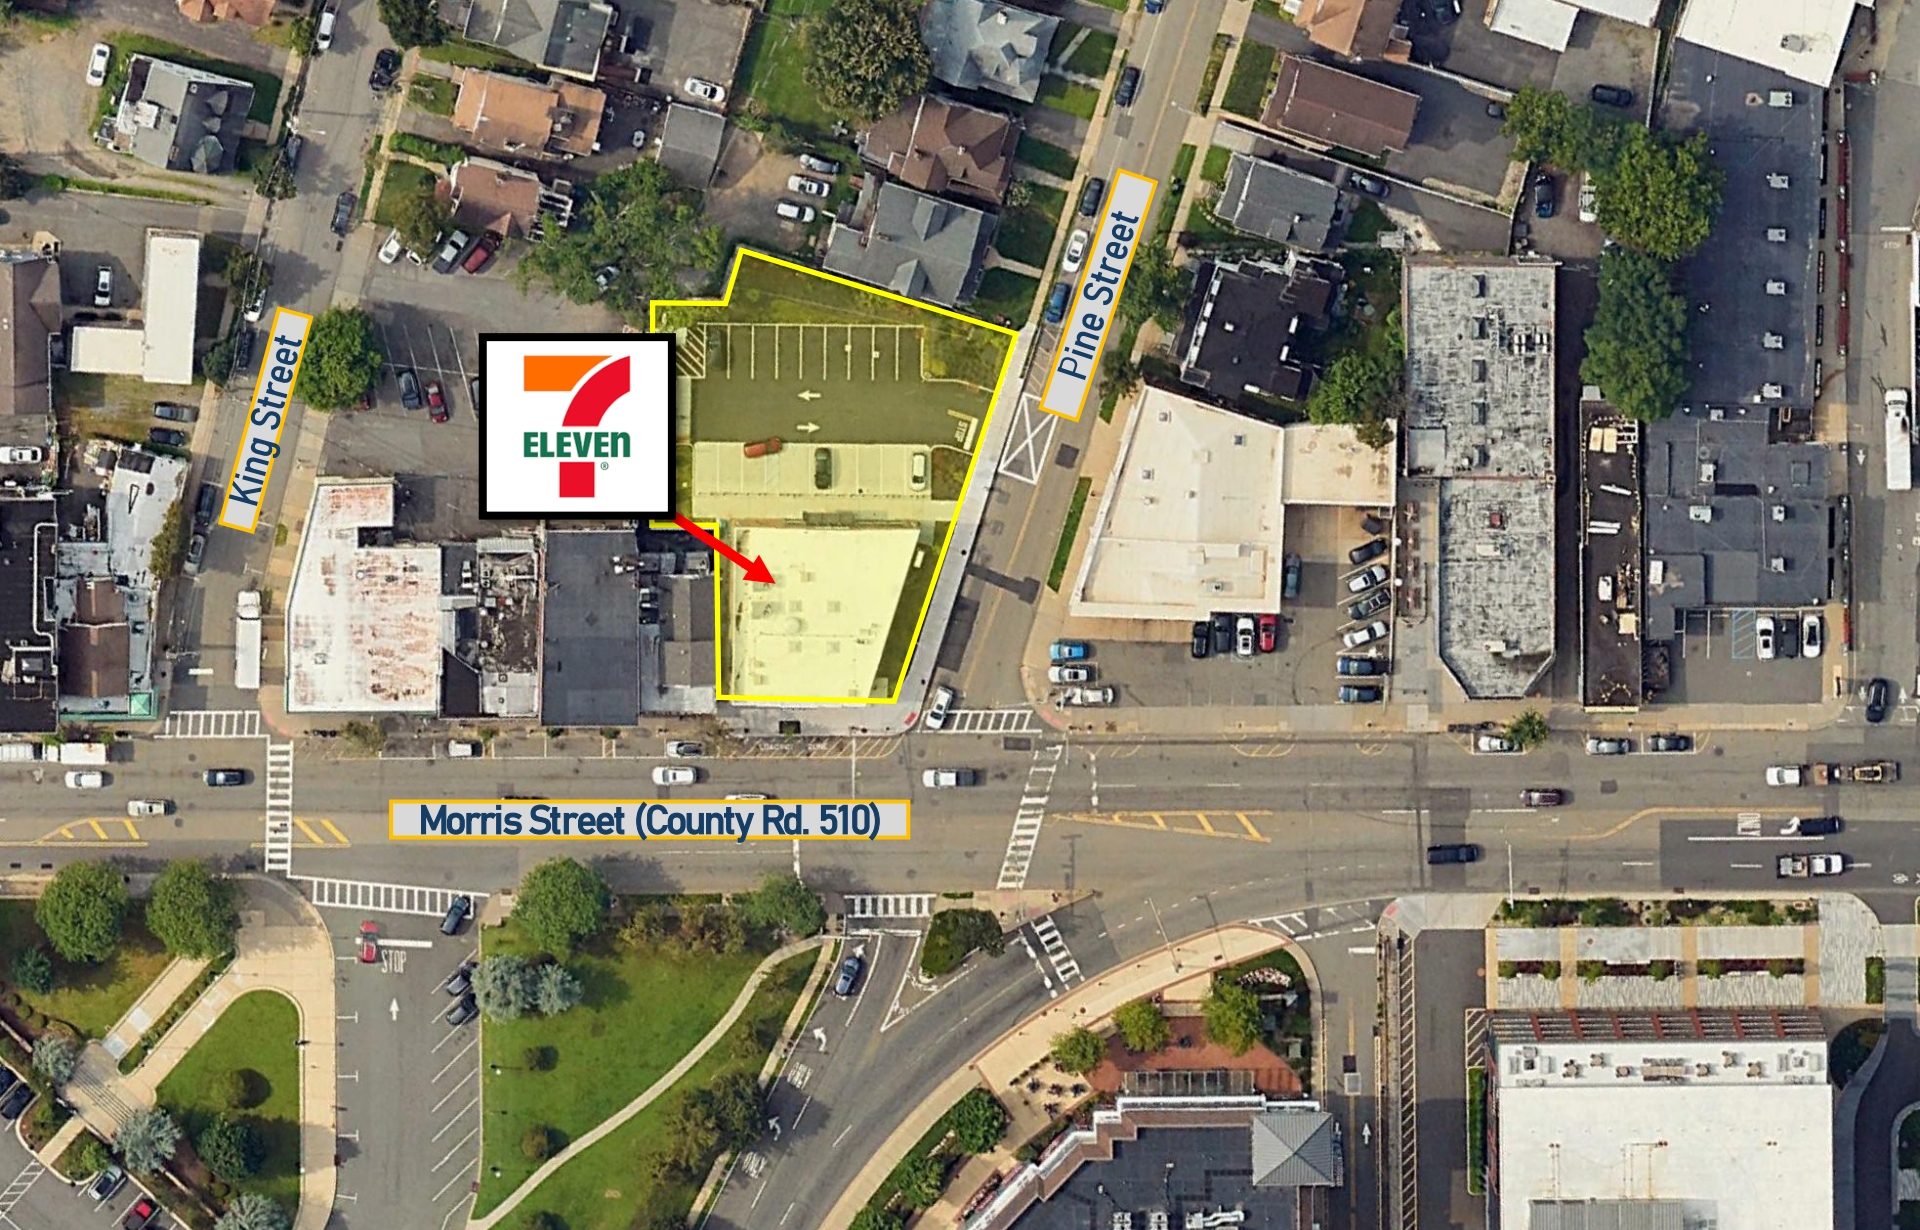

King Street

Pine Street

Morris Street (County Rd. 510)

ZOLTEK COMMERCIAL REAL ESTATE SERVICES- Licensed Real Estate Broker – 15 Furler Street, Totowa, NJ 07512 * T: 973.798.6130

WWW.ZOLTEKCRE.COM ALTHOUGH ALL THE INFORMATION REGARDING PROPERTY FOR SALE, RENTAL OR FINANCING IS FROM SOURCES DEEMED RELIABLE SUCH INFORMATION HAS NOT BEEN VERIFIED, AND NO EXPRESS REPRESENTATION IS MADE NOR IS ANY TO BE IMPLIED AS TO THE ACCURACY THEREOF, AND IT IS SUBMITTED SUBJECT TO ERRORS, OMISSIONS, CHANGE OF PRICE, RENTAL OR OTHER CONDITIONS, PRIOR SALE, LEASE OR FINANCING, OR WITHDRAWAL WITHOUT NOTICE.

ZOLTEK
COMMERCIAL REAL ESTATE SERVICES