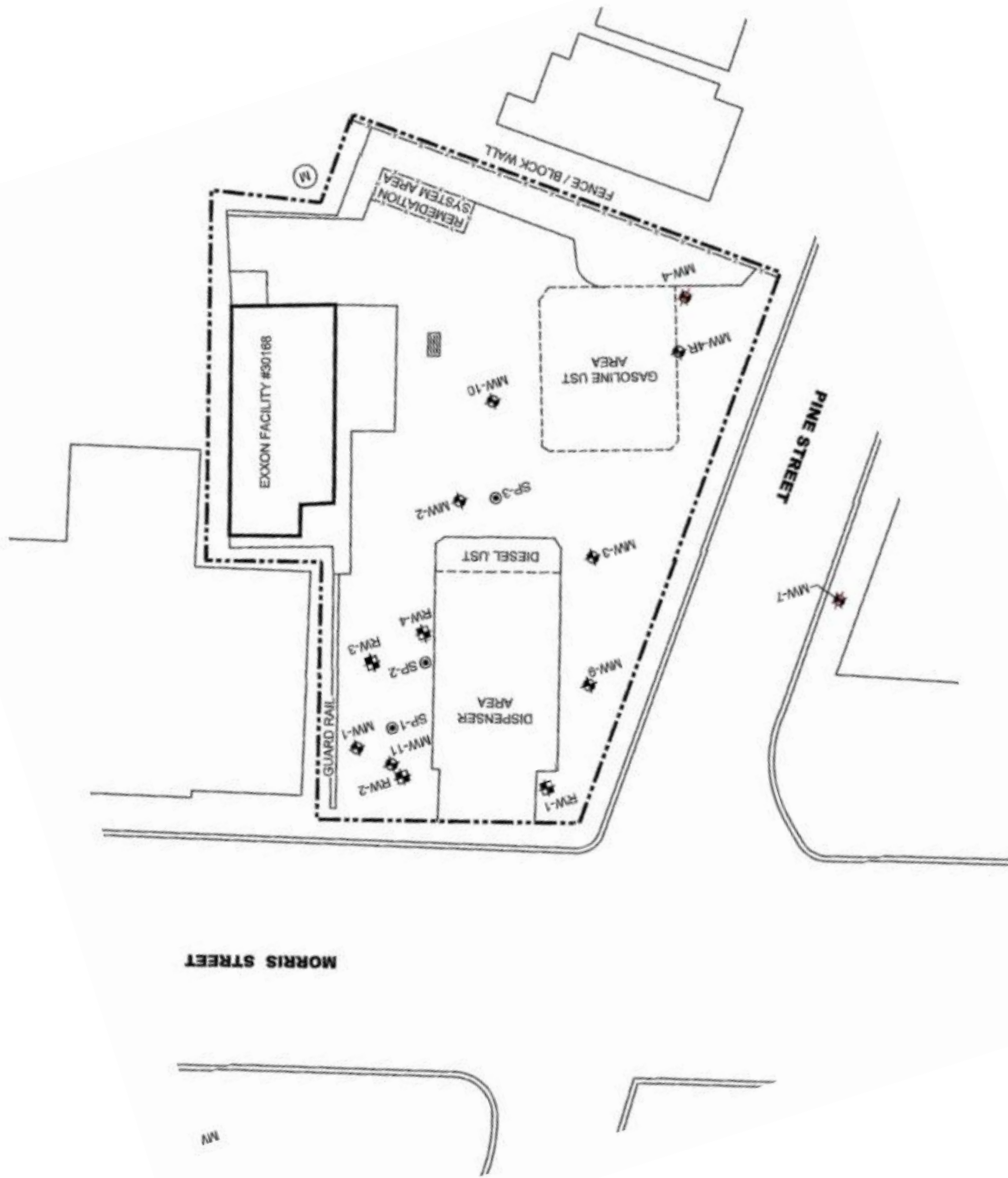

ZOLTEK COMMERCIAL REAL ESTATE SERVICES- Licensed Real Estate Broker – 15 Furler Street, Totowa, NJ 07512 * T: 973.798.6130

WWW.ZOLTEKCRE.COM ALTHOUGH ALL THE INFORMATION REGARDING PROPERTY FOR SALE, RENTAL OR FINANCING IS FROM SOURCES DEEMED RELIABLE SUCH INFORMATION HAS NOT BEEN VERIFIED, AND NO EXPRESS REPRESENTATION IS MADE NOR IS ANY TO BE IMPLIED AS TO THE ACCURACY THEREOF, AND IT IS SUBMITTED SUBJECT TO ERRORS, OMISSIONS, CHANGE OF PRICE, RENTAL OR OTHER CONDITIONS, PRIOR SALE, LEASE OR FINANCING, OR WITHDRAWAL WITHOUT NOTICE.

ZOLTEK
COMMERCIAL REAL ESTATE SERVICES