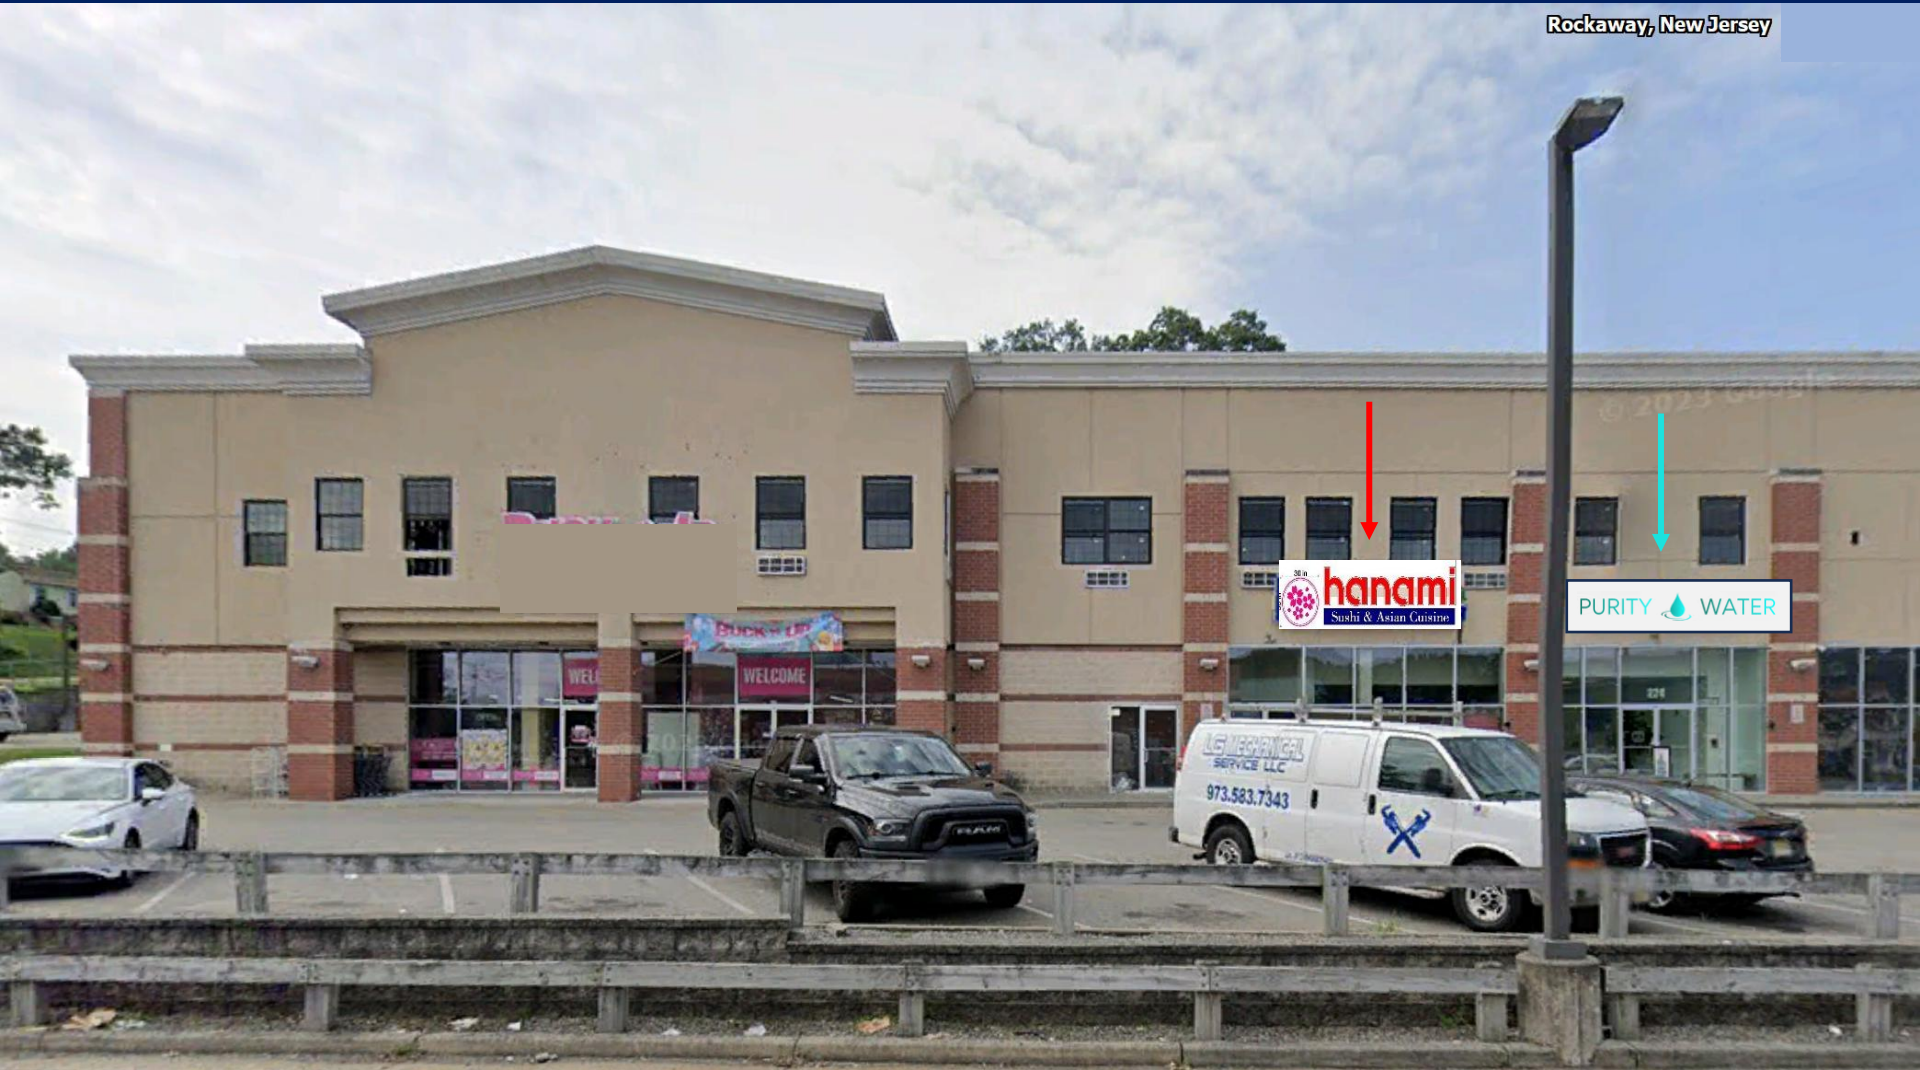

hanami
Sushi & Asian Cuisine

PURITY WATER

ZOLTEK

COMMERCIAL REAL ESTATE SERVICES