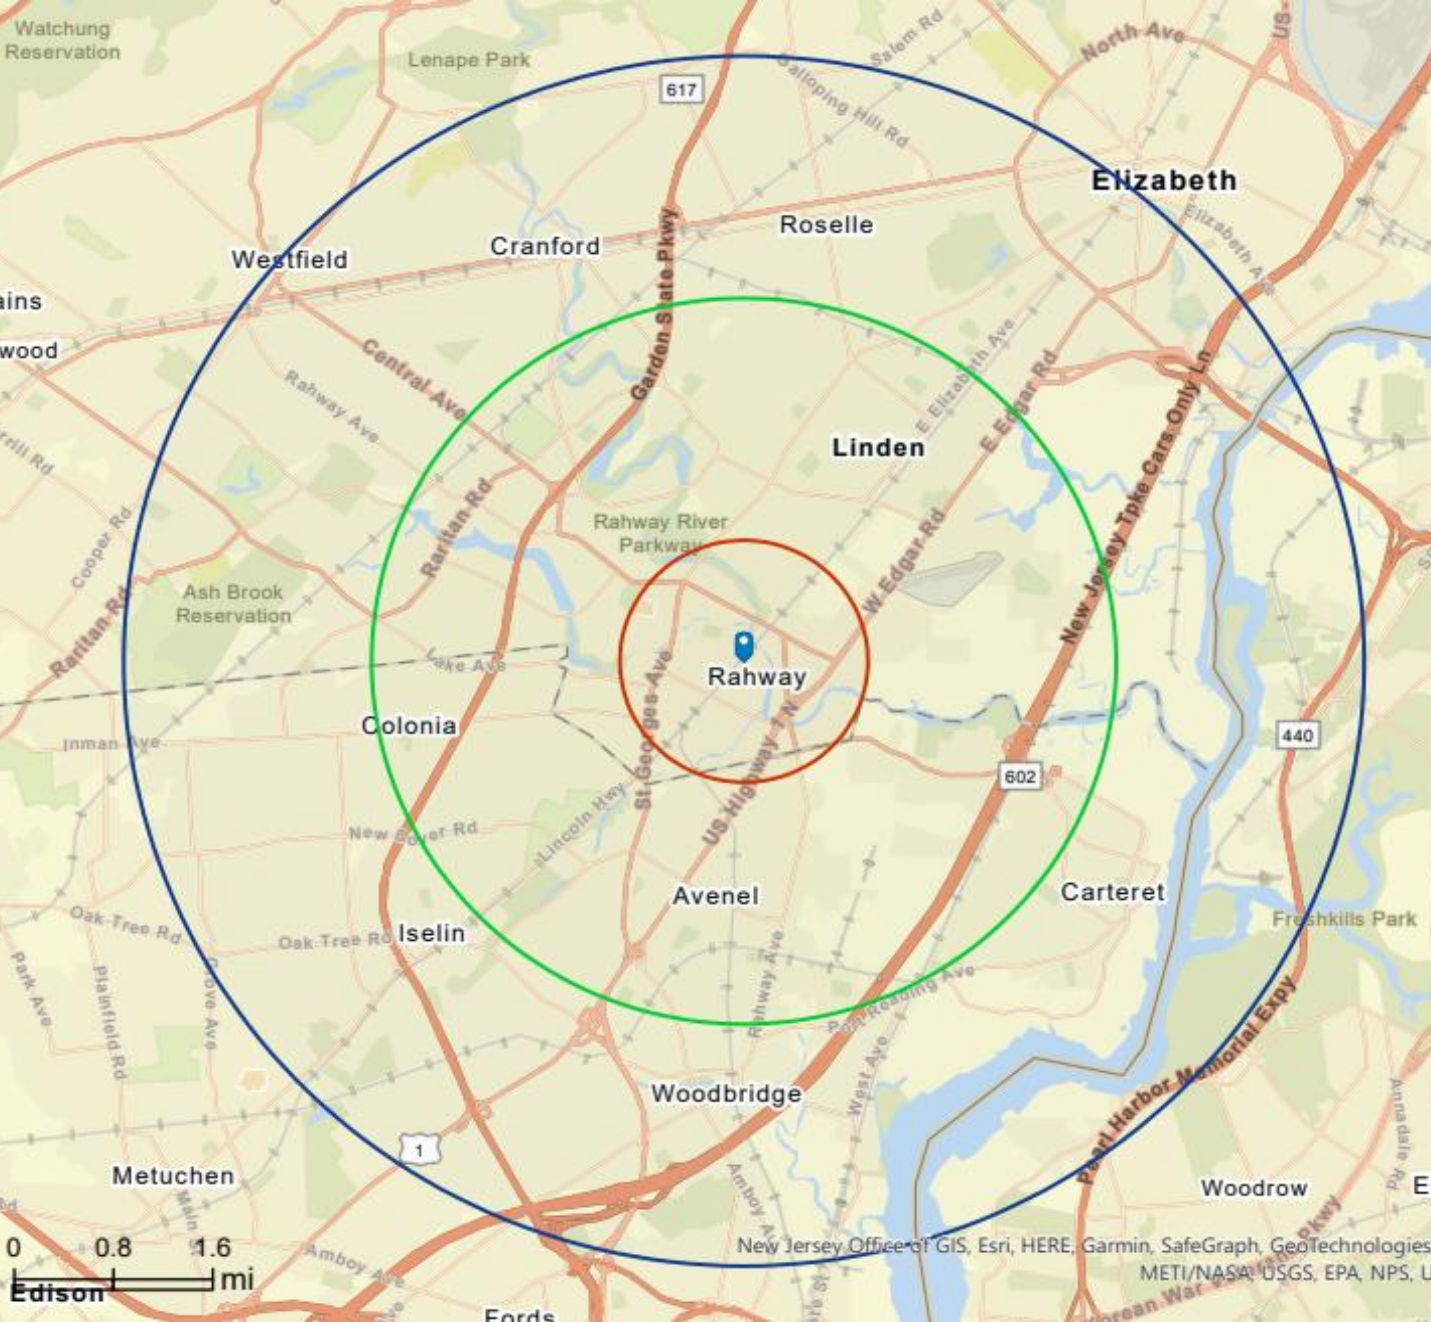

**FOR MORE INFORMATION
PLEASE CONTACT
EXCLUSIVE BROKER:**

Urszula Zoltek
973.896.8377
Urszula@ZoltekCRE.com

ZOLTEK
COMMERCIAL REAL ESTATE SERVICES

<i>Demo-graphics</i>	<i>1 Mile</i>	<i>3 Miles</i>	<i>5 Miles</i>
Population	22,99	138,089	381,531
Daytime Population	20,923	124,667	359,593
Average HH Income	$70,205	$82,994	$83,088
Median Age	39.2	41.5	40.4

ZOLTEK COMMERCIAL REAL ESTATE SERVICES - Licensed Real Estate Broker – 15 Fruler Street, Totowa, NJ 07512 * T: 973.798.6130

WWW.ZOLTEKCRE.COM ALTHOUGH ALL THE INFORMATION REGARDING PROPERTY FOR SALE, RENTAL OR FINANCING IS FROM SOURCES DEEMED RELIABLE SUCH INFORMATION HAS NOT BEEN VERIFIED, AND NO EXPRESS REPRESENTATION IS MADE NOR IS ANY TO BE IMPLIED AS TO THE ACCURACY THEREOF, AND IT IS SUBMITTED SUBJECT TO ERRORS, OMISSIONS, CHANGE OF PRICE, RENTAL OR OTHER CONDITIONS, PRIOR SALE, LEASE OR FINANCING, OR WITHDRAWAL WITHOUT NOTICE.