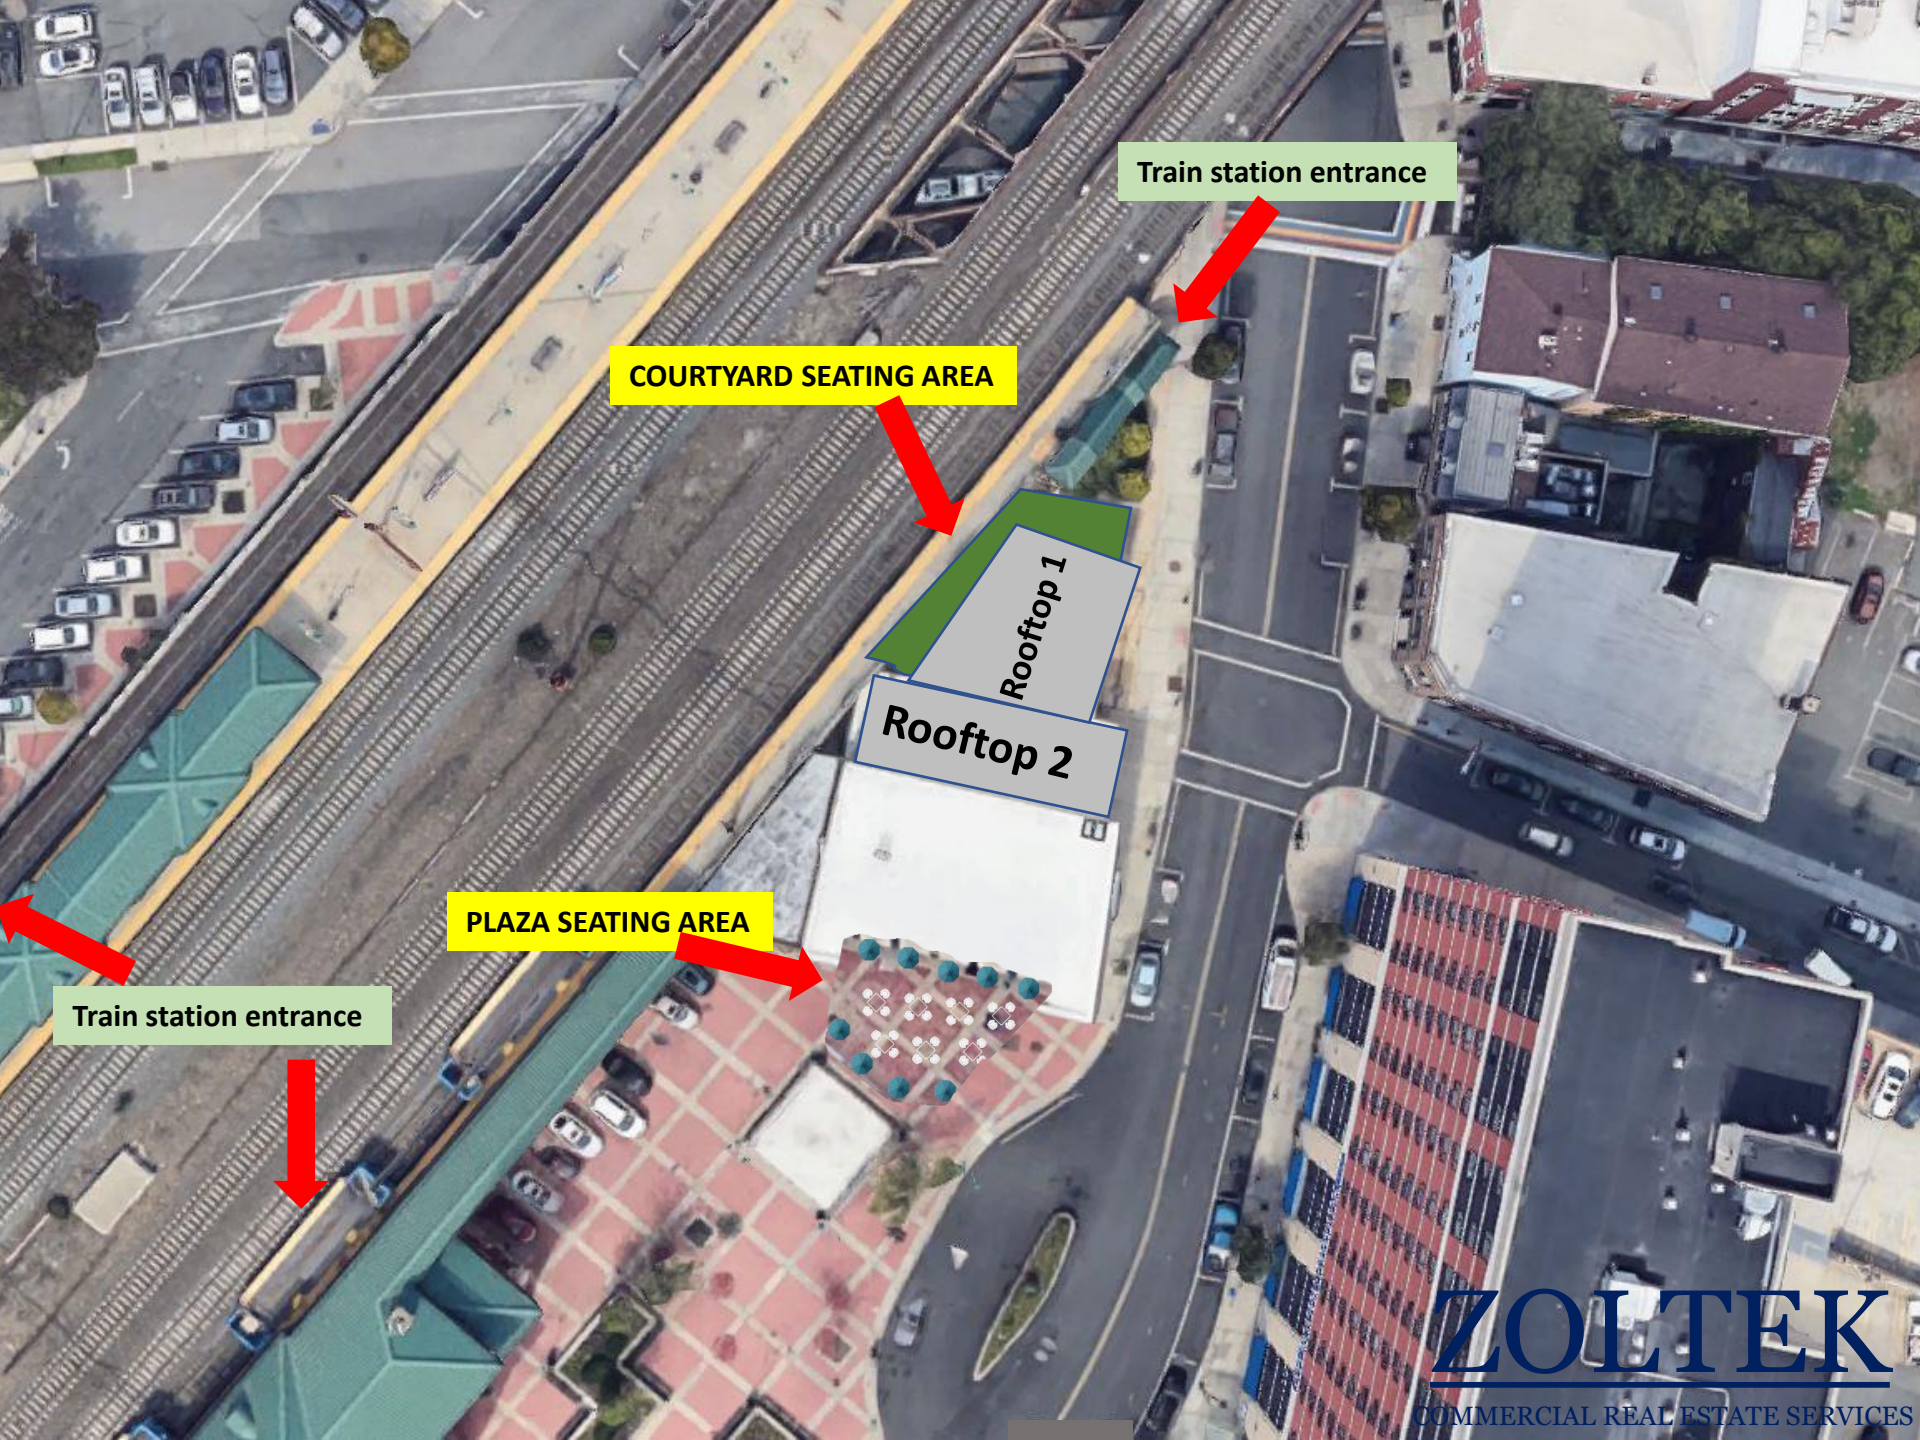

Train station entrance

COURTYARD SEATING AREA

Rooftop 1

Rooftop 2

PLAZA SEATING AREA

Train station entrance