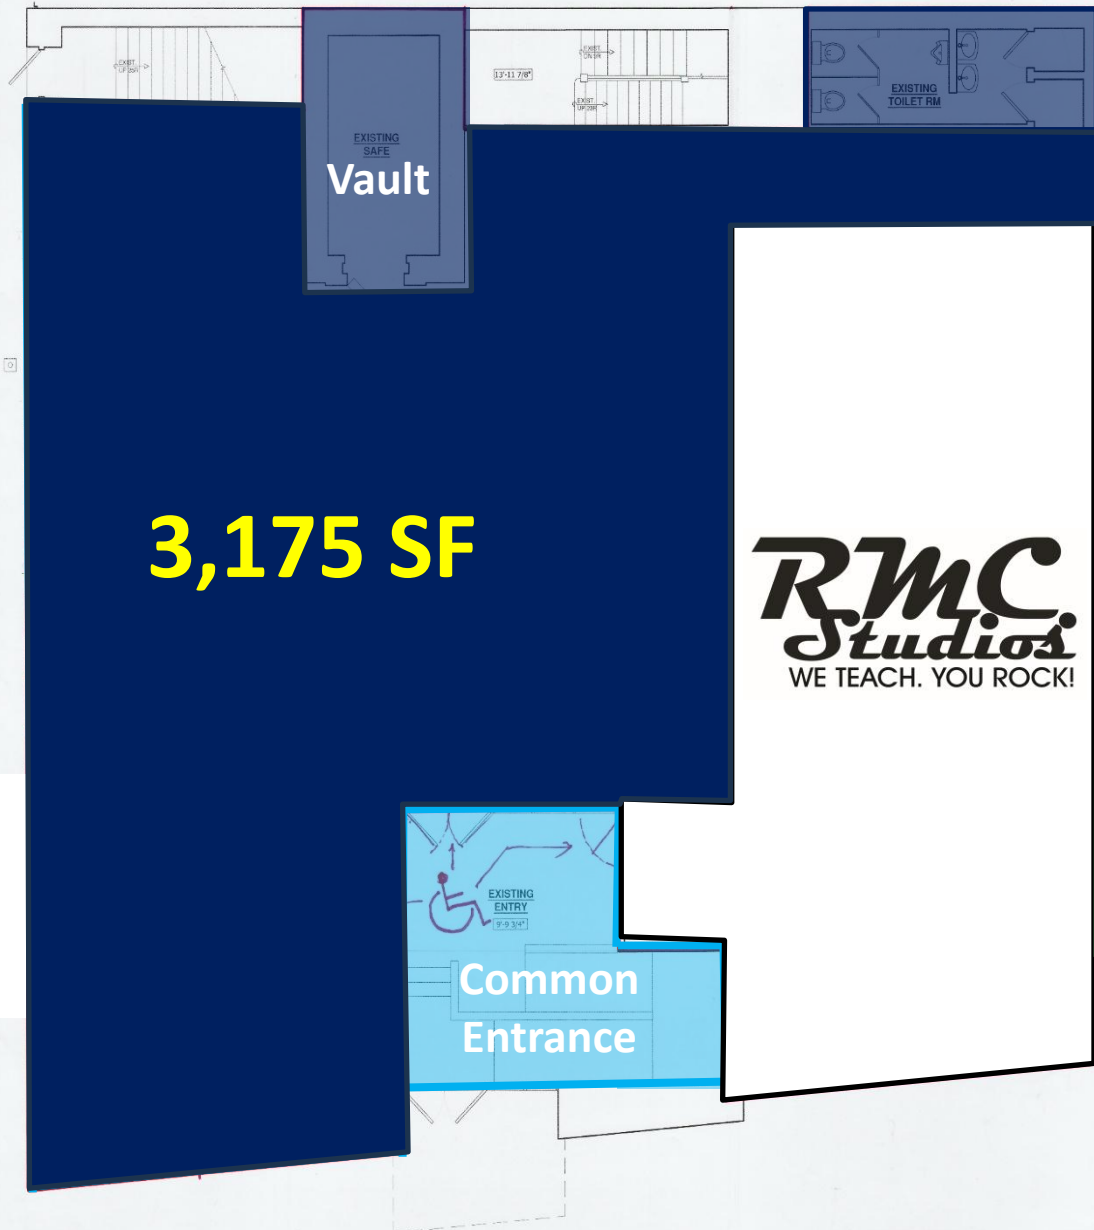

Ground Floor – 3,175 SF (approx.) Seeking Restaurant or Retail Uses

- **Restaurant:** Liquor License Available
Two Patio Areas Available for Outside Dining
Courtyard: 1,008 SF Approx.
Rooftop: 1,897 SF Approx.
- New Stylish Storefronts
- Huge Frontage with Great Exposure For Signage and Advertisement

COURTYARD SEATING AREA

Rooftop 1

Rooftop 2

PLAZA SEATING AREA

Train station entrance

Ground Floor

The National

Seeking Retail or Restaurant Uses
Outdoor Seating Available for Restaurant

3,175 SF

Vault

RMC
Studios
WE TEACH. YOU ROCK!

Common
Entrance

ZOLTEK

COMMERCIAL REAL ESTATE SERVICE

ZOLTEK

SPARKTOWN
 HISTORIC DISTRICT