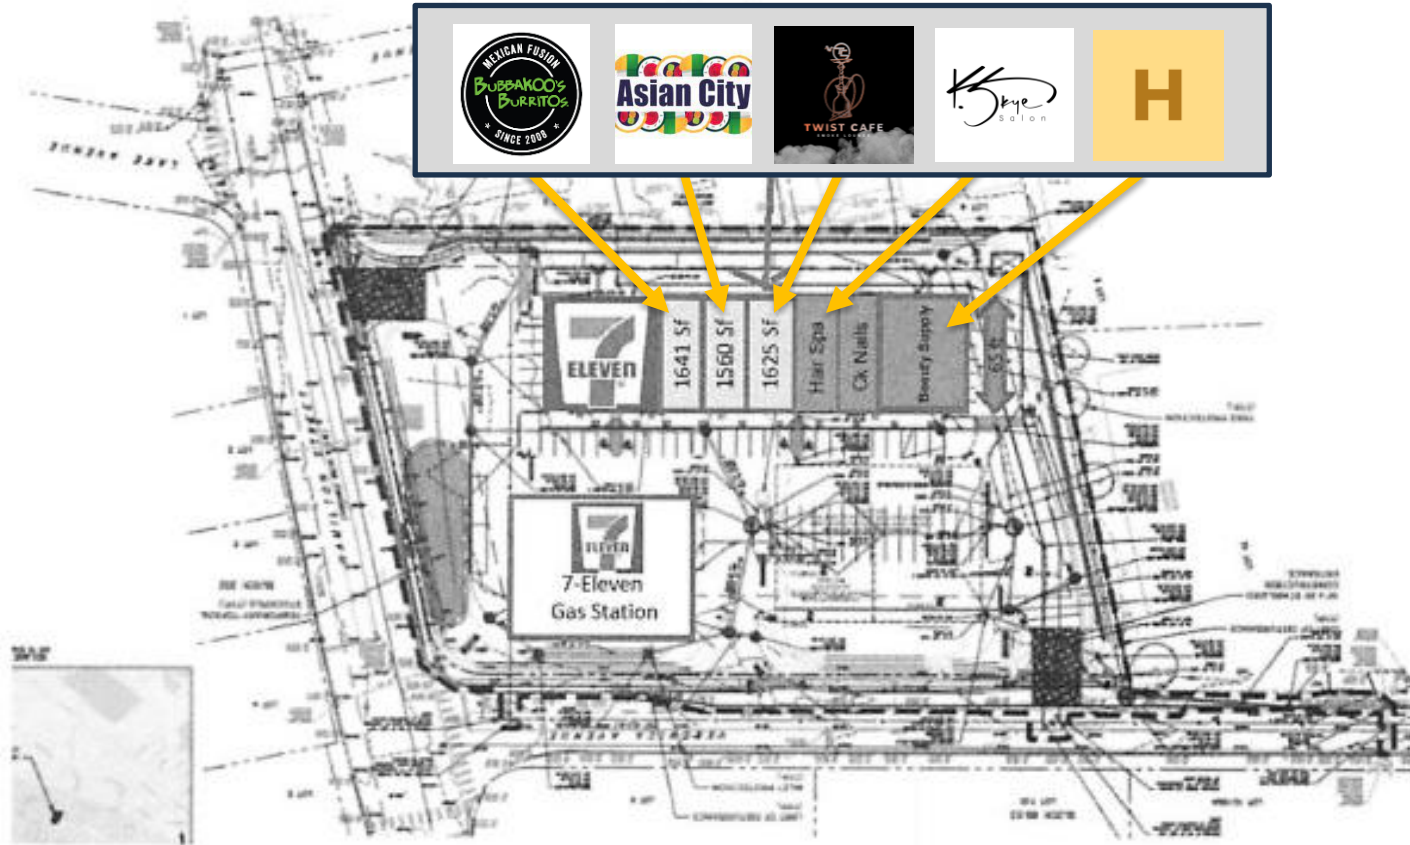

FRANKLIN CENTER

1340 Hamilton Street, Somerset, NJ

No warranty or representation, express or implied is made as to the accuracy of the information regarding property contained herein, and the same is submitted subject to errors, omissions, change of price, rental or other conditions, withdrawal without notice, and to any special listing conditions imposed by our principals.