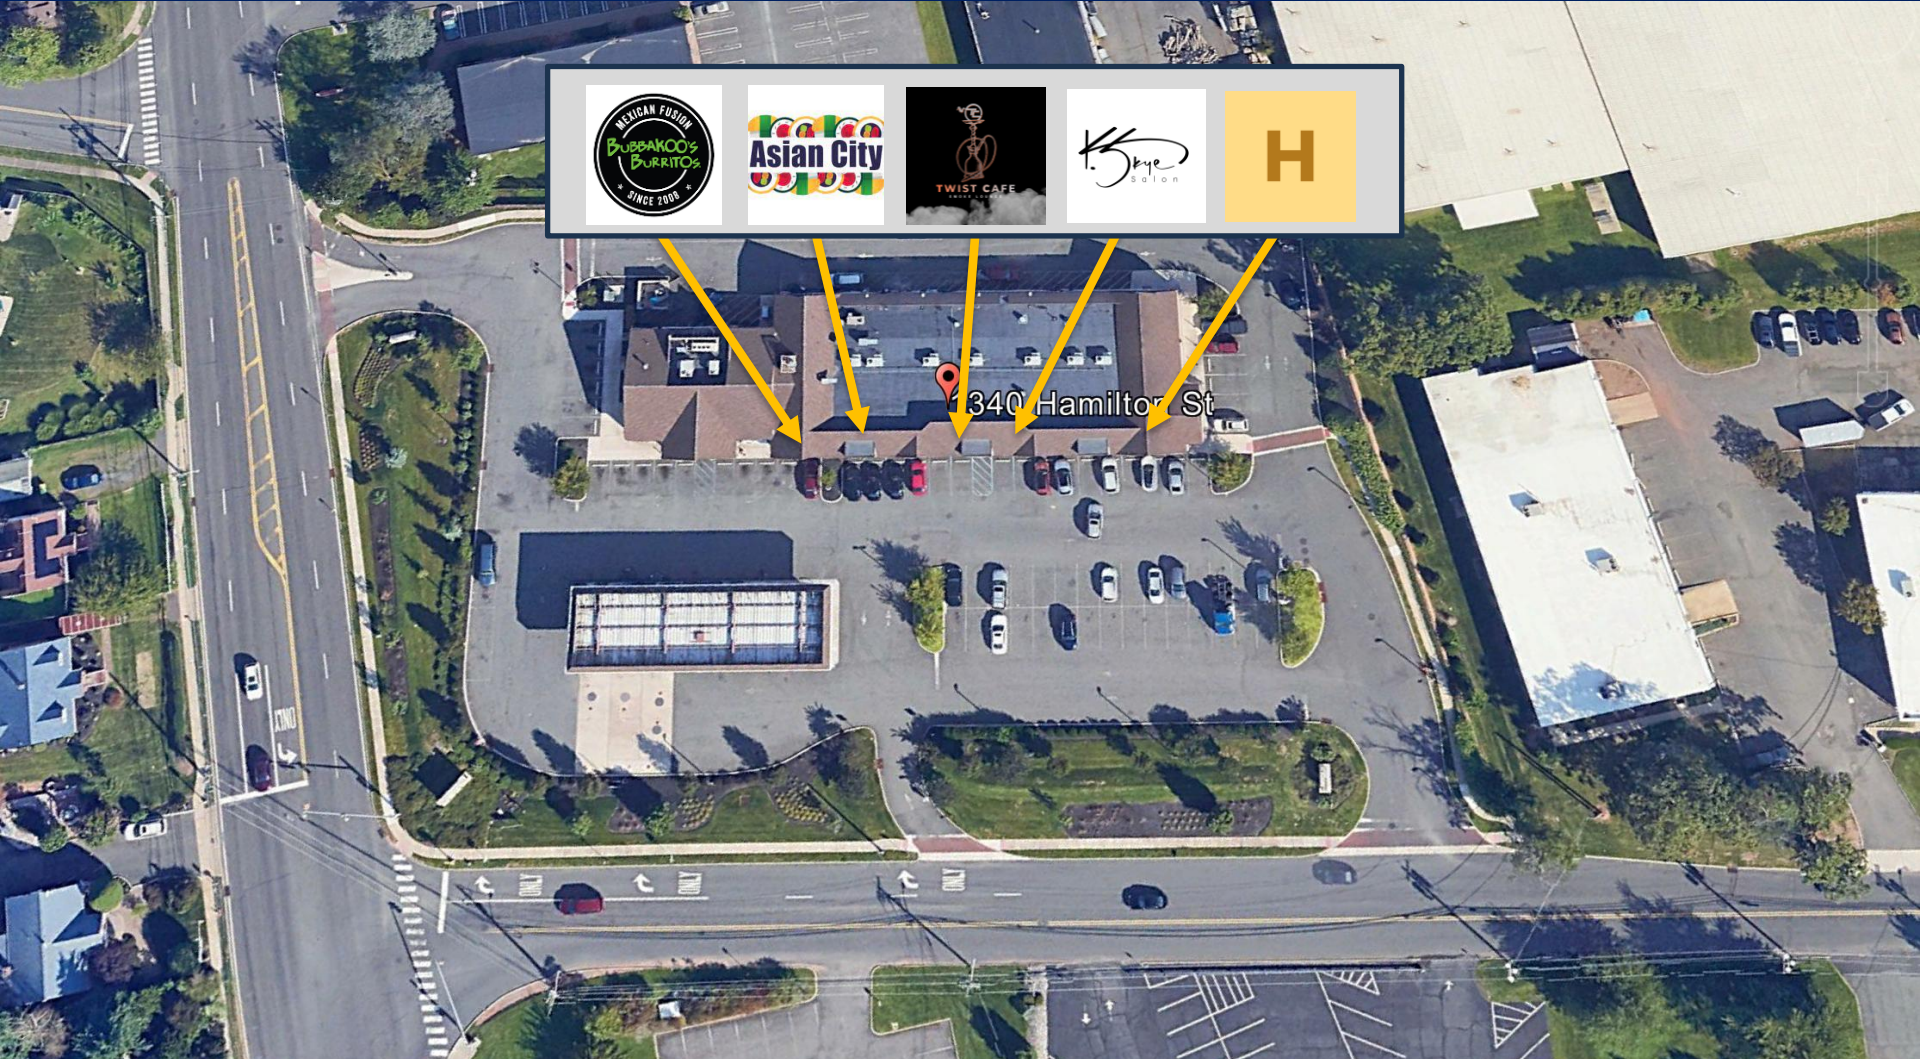

**ZOLTEK**  
COMMERCIAL REAL ESTATE SERVICES

**FRANKLIN  
CENTER**  
1340 Hamilton Street  
Somerset, NJ

FOR MORE INFORMATION PLEASE  
CONTACT EXCLUSIVE BROKER:

**Urszula Zoltek**  
973.798.6130 Ext.1001  
Urszula@zoltekcre.com

FRANKLIN CENTER  
1340 Hamilton Street, Somerset, NJ

# FRANKLIN CENTER

1340 Hamilton Street, Somerset, NJ

No warranty or representation, express or implied is made as to the accuracy of the information regarding property contained herein, and the same is submitted subject to errors, omissions, change of price, rental or other conditions, withdrawal without notice, and to any special listing conditions imposed by our principals.