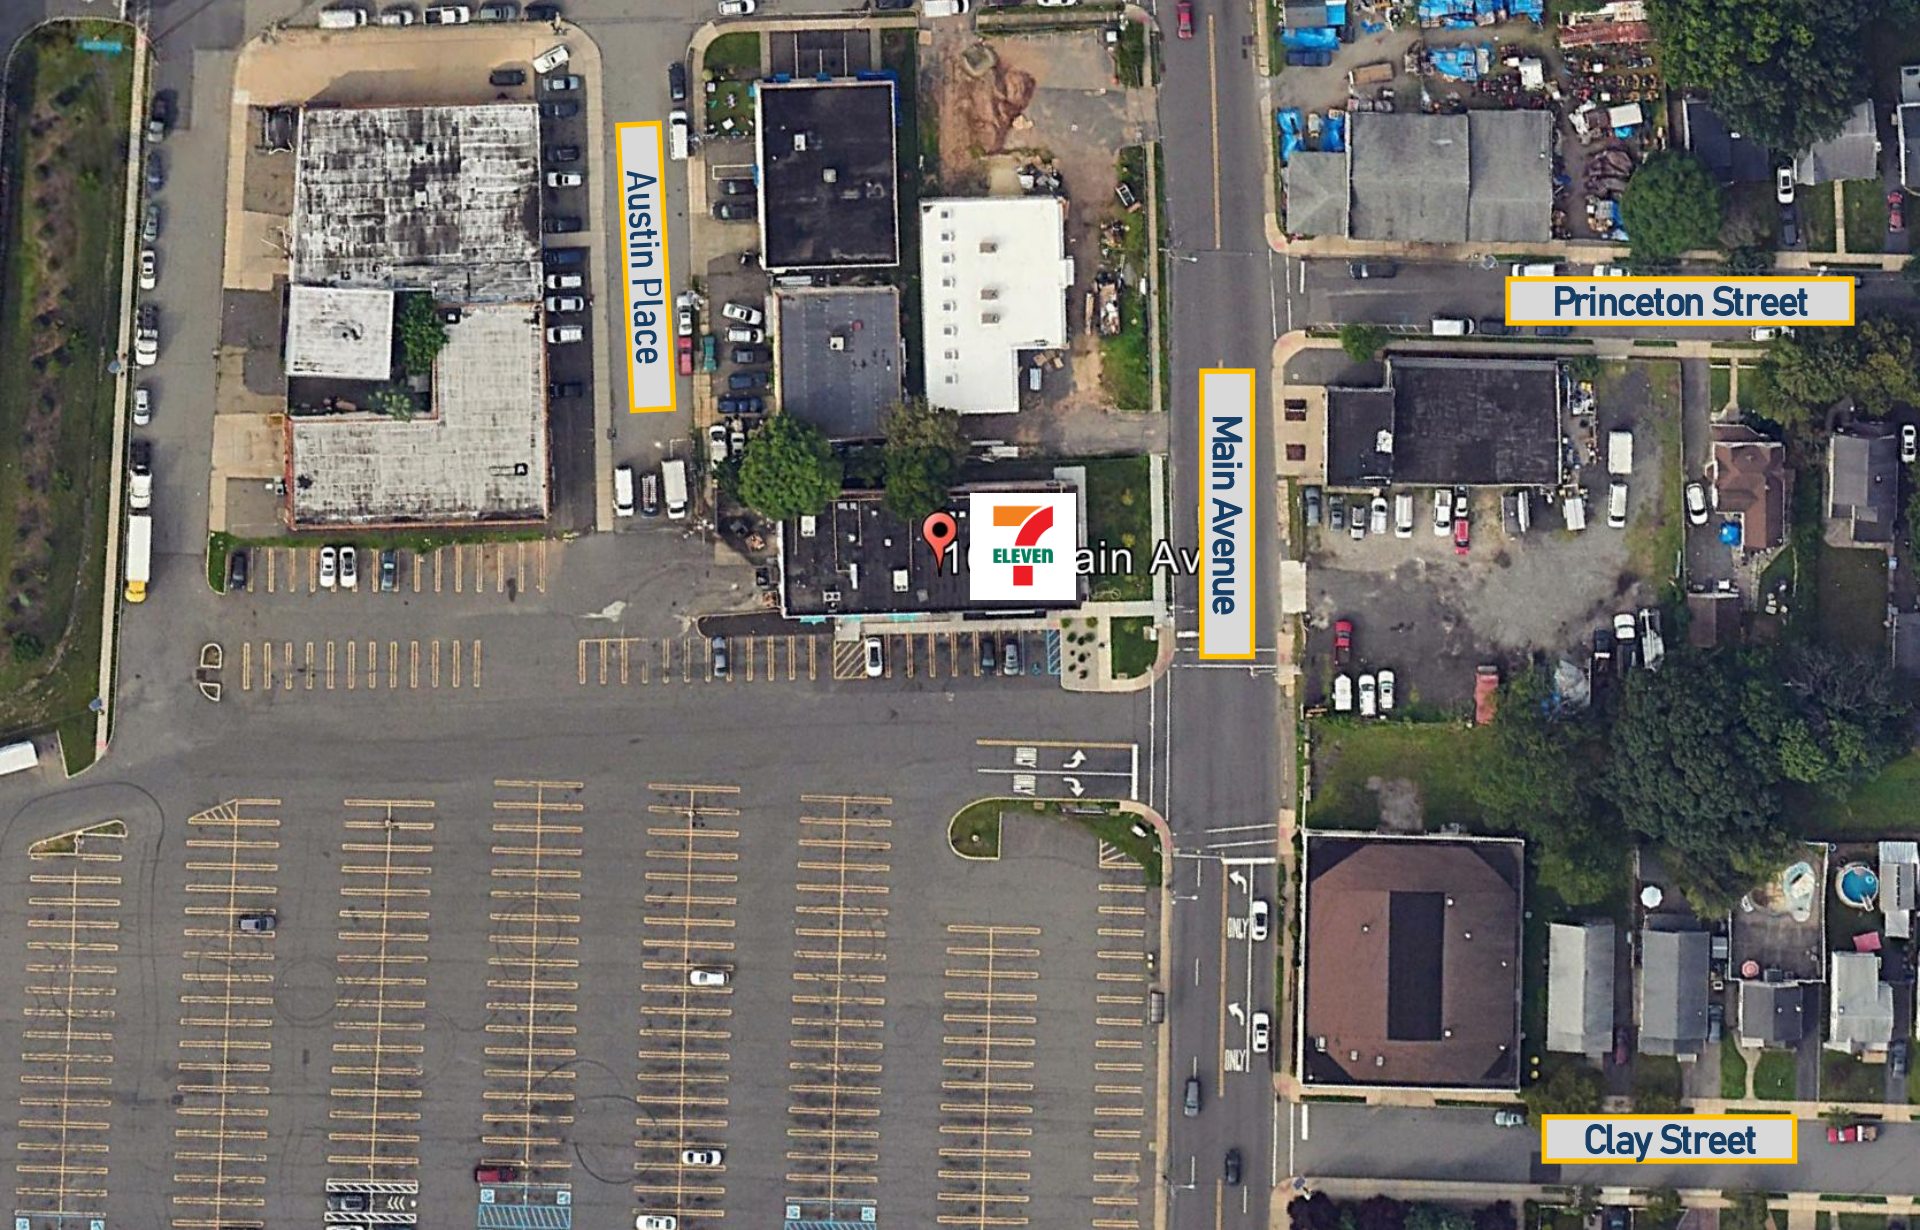

ZOLTEK COMMERCIAL REAL ESTATE SERVICES- Licensed Real Estate Broker – 15 Furler Street, Totowa, NJ 07512 * T: 973.798.6130

WWW.ZOLTEKCRE.COM ALTHOUGH ALL THE INFORMATION REGARDING PROPERTY FOR SALE, RENTAL OR FINANCING IS FROM SOURCES DEEMED RELIABLE SUCH INFORMATION HAS NOT BEEN VERIFIED, AND NO EXPRESS REPRESENTATION IS MADE NOR IS ANY TO BE IMPLIED AS TO THE ACCURACY THEREOF, AND IT IS SUBMITTED SUBJECT TO ERRORS, OMISSIONS, CHANGE OF PRICE, RENTAL OR OTHER CONDITIONS, PRIOR SALE, LEASE OR FINANCING, OR WITHDRAWAL WITHOUT NOTICE.

ZOLTEK
COMMERCIAL REAL ESTATE SERVICES