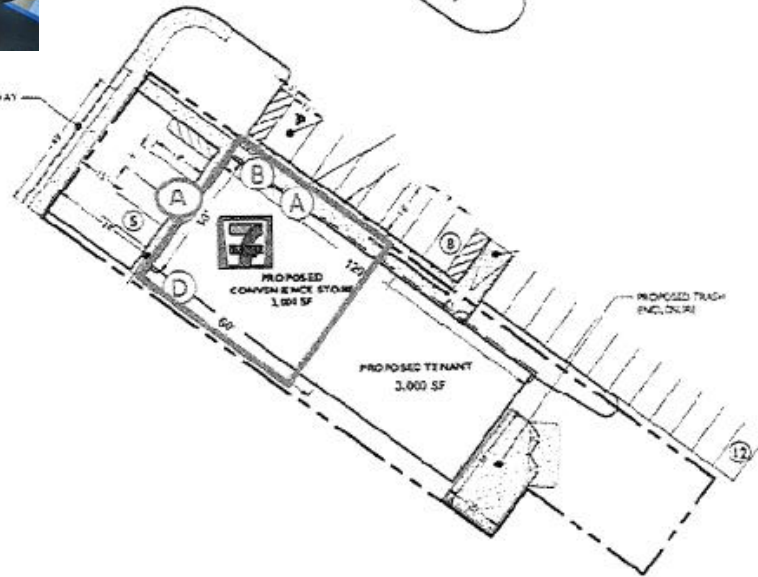

EXISTING FULL MOVEMENT DRIVEWAY TO REMAIN

MAIN AVENUE